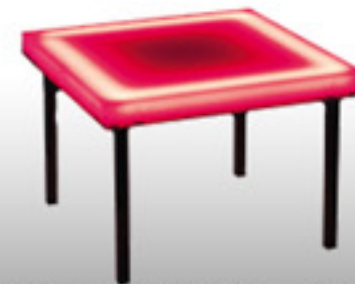

TABLES

VINTAGE MIRRORRED TABLE
● ○

SQUARE COCKTAIL TABLE
● ○

WOOD BLOCK TABLE
●

VINTAGE GLOW CUBE
(glows all colors)
(white or black outer design)

HI-BOY TABLE
○ ●

36" ROUND COCKTAIL TABLE
○

MIRRORRED END TABLE

24" ROUND COCKTAIL TABLE
○ ● ●

GLOW COCKTAIL TABLE
(all colors)

GLOW CUBE
(all colors)

GLOW ROUND TABLE
(all colors)

GLOW HI-BOY TABLE
(all colors)

TABLES

TO SEE ENTIRE RENTAL INVENTORY...PLEASE VISIT OUR WEBSITE