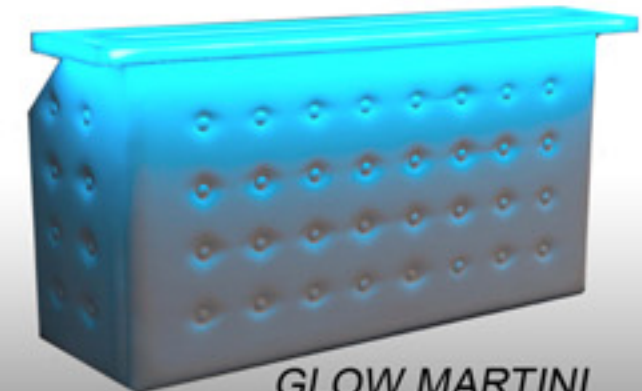

GLOW BUBBLE CHAIR
(all colors)

ROUND GLOW HI-BOY TABLE
(all colors)

VINTAGE GLOW CUBES
(glows all colors)
(white or black outer design)

GLOW HI-BOY TABLE
(all colors)

GLOW COCKTAIL TABLE
(all colors)

GLOW MARTINI BAR
(all colors)