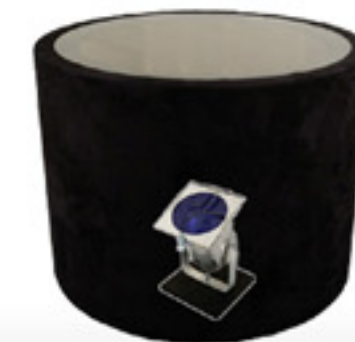

ROUND
DANCE PLATFORM
● ●