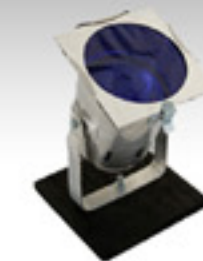

BARS / LIGHTING CABANAS / MISC.

BARS / LIGHTING / CABANAS / MISC.

UP-LIGHT

TO SEE ENTIRE RENTAL INVENTORY...PLEASE VISIT OUR WEBSITE