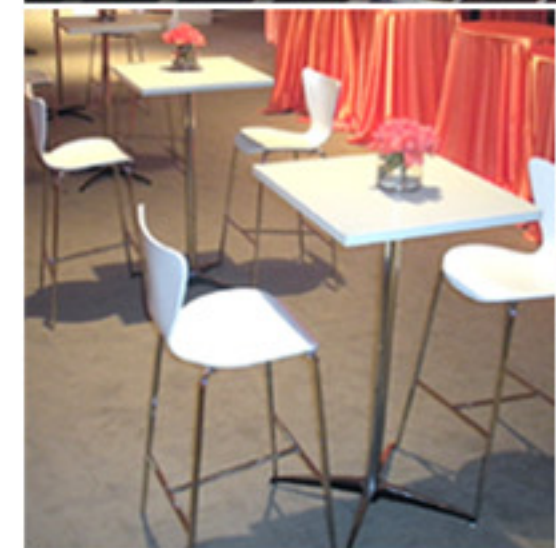

DECO CURVED BENCH

ROYAL ROUND BENCH W/SHORT BACK-REST

TO SEE ENTIRE RENTAL INVENTORY...PLEASE VISIT OUR WEBSITE

BENCHES

CHAIRS / STOOLS

BENTLEY CLUB CHAIR

DECO COUPLES THRONE

MIAMI CLUB CHAIR

POKER CHAIR

POSH ARM CHAIR

POSH CHAIR

SOFA SAC

EURO BAR STOOL

GLOW BUBBLE CHAIR
(all colors)

DECO CLUB CHAIR

CHAIRS / STOOLS