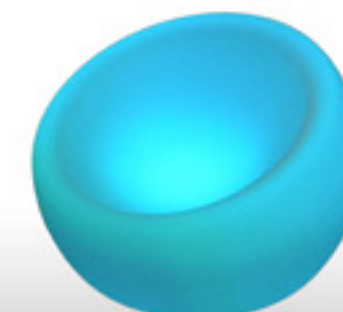

POKER CHAIR

POSH ARM CHAIR

POSH CHAIR

SOFA SAC

EURO BAR STOOL

GLOW BUBBLE CHAIR
(all colors)

DECO CLUB CHAIR

CHAIRS / STOOLS